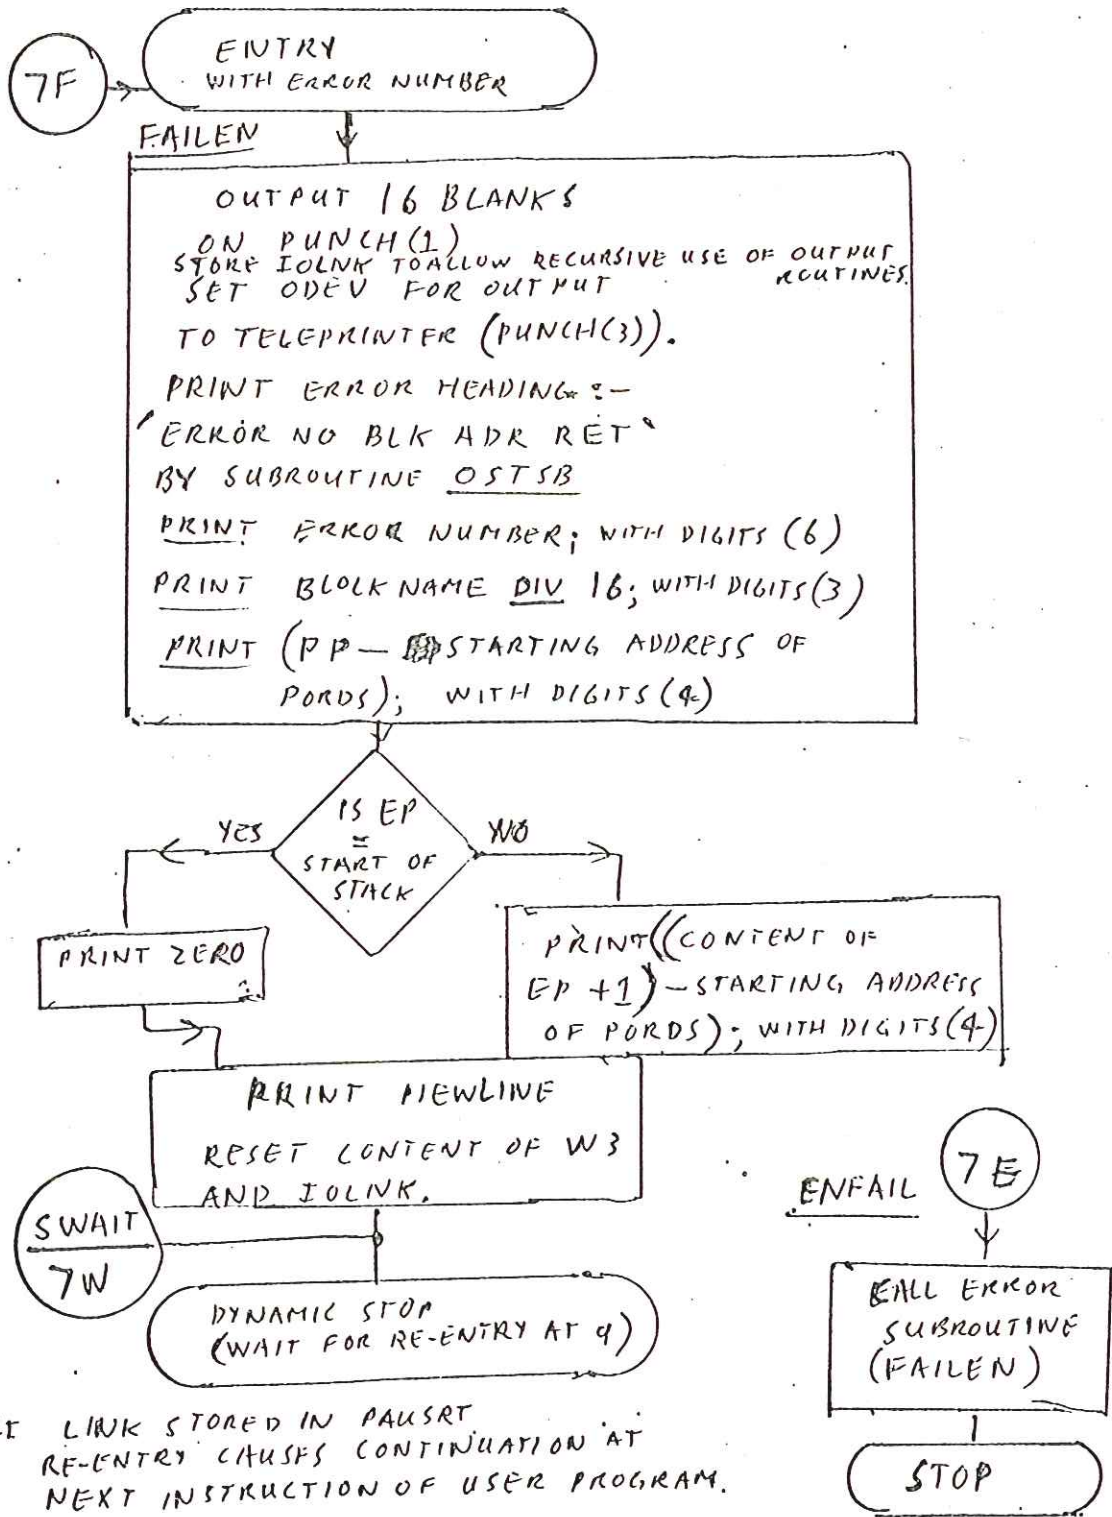

FAIL Subroutine (FAILEN)

SUBRT LINK STORED IN PAUSRT
RE-ENTRY CAUSES CONTINUATION AT
NEXT INSTRUCTION OF USER PROGRAM.