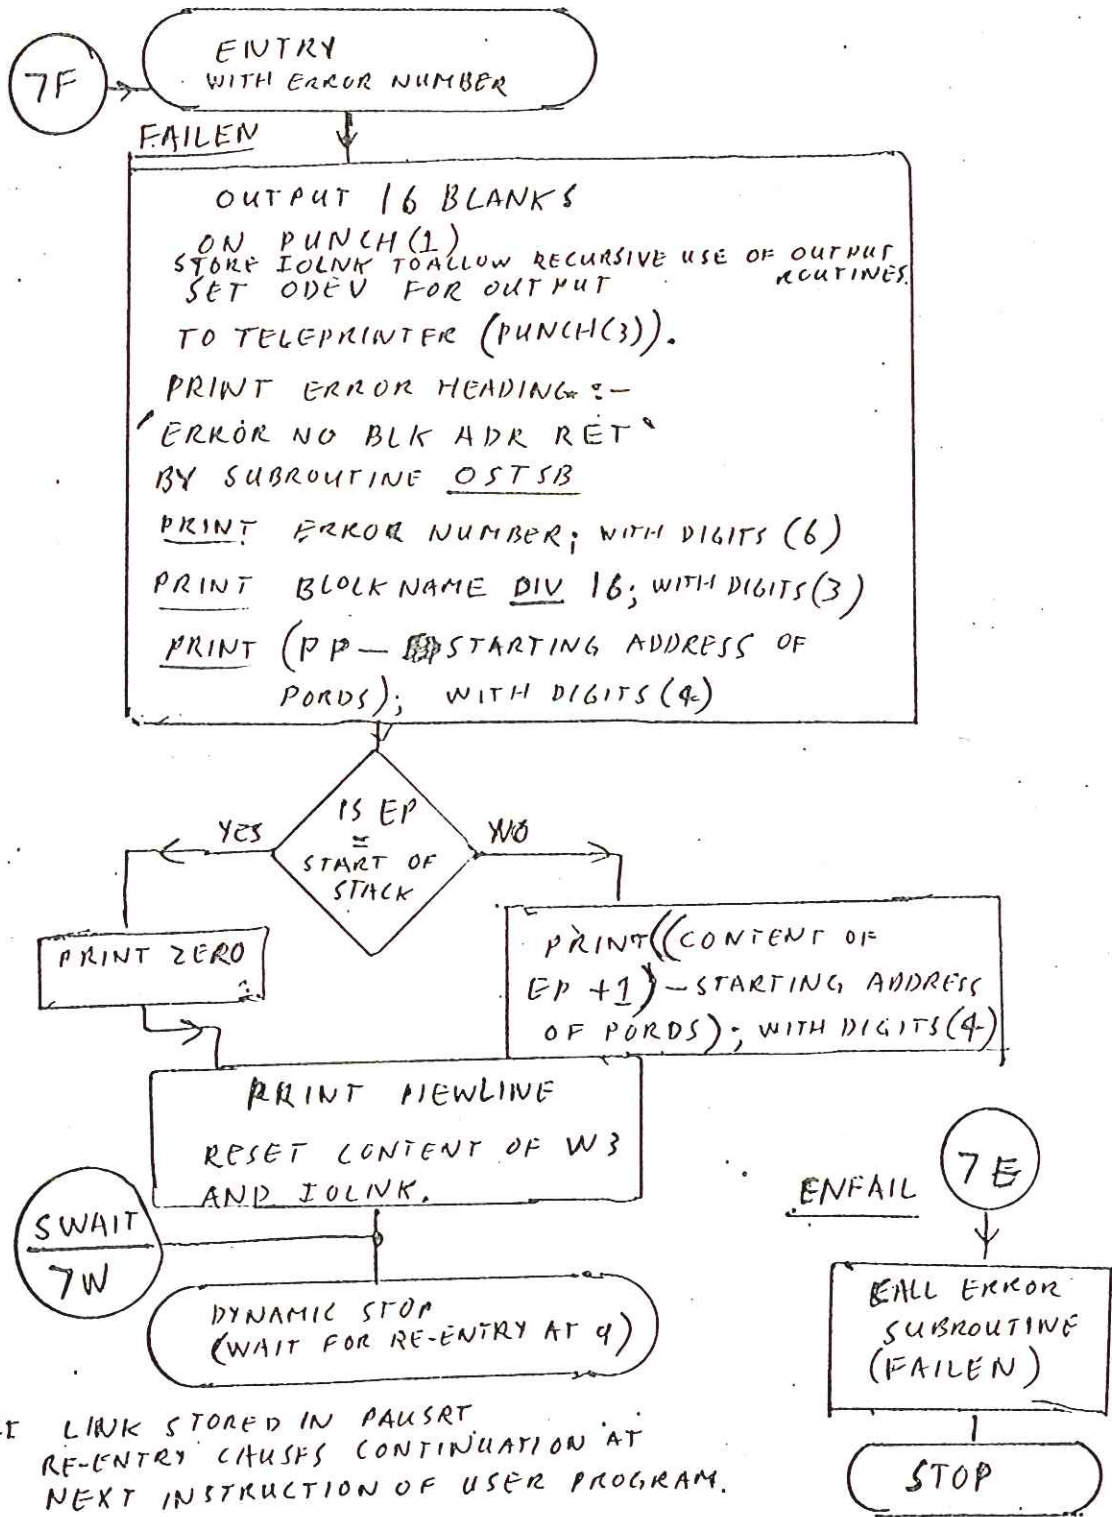

ASSIGNE Subroutine

FAIL Subroutine (FAILEN)

SUBRT LINK STORED IN PAUSRT
RE-ENTRY CAUSES CONTINUATION AT
NEXT INSTRUCTION OF USER PROGRAM.