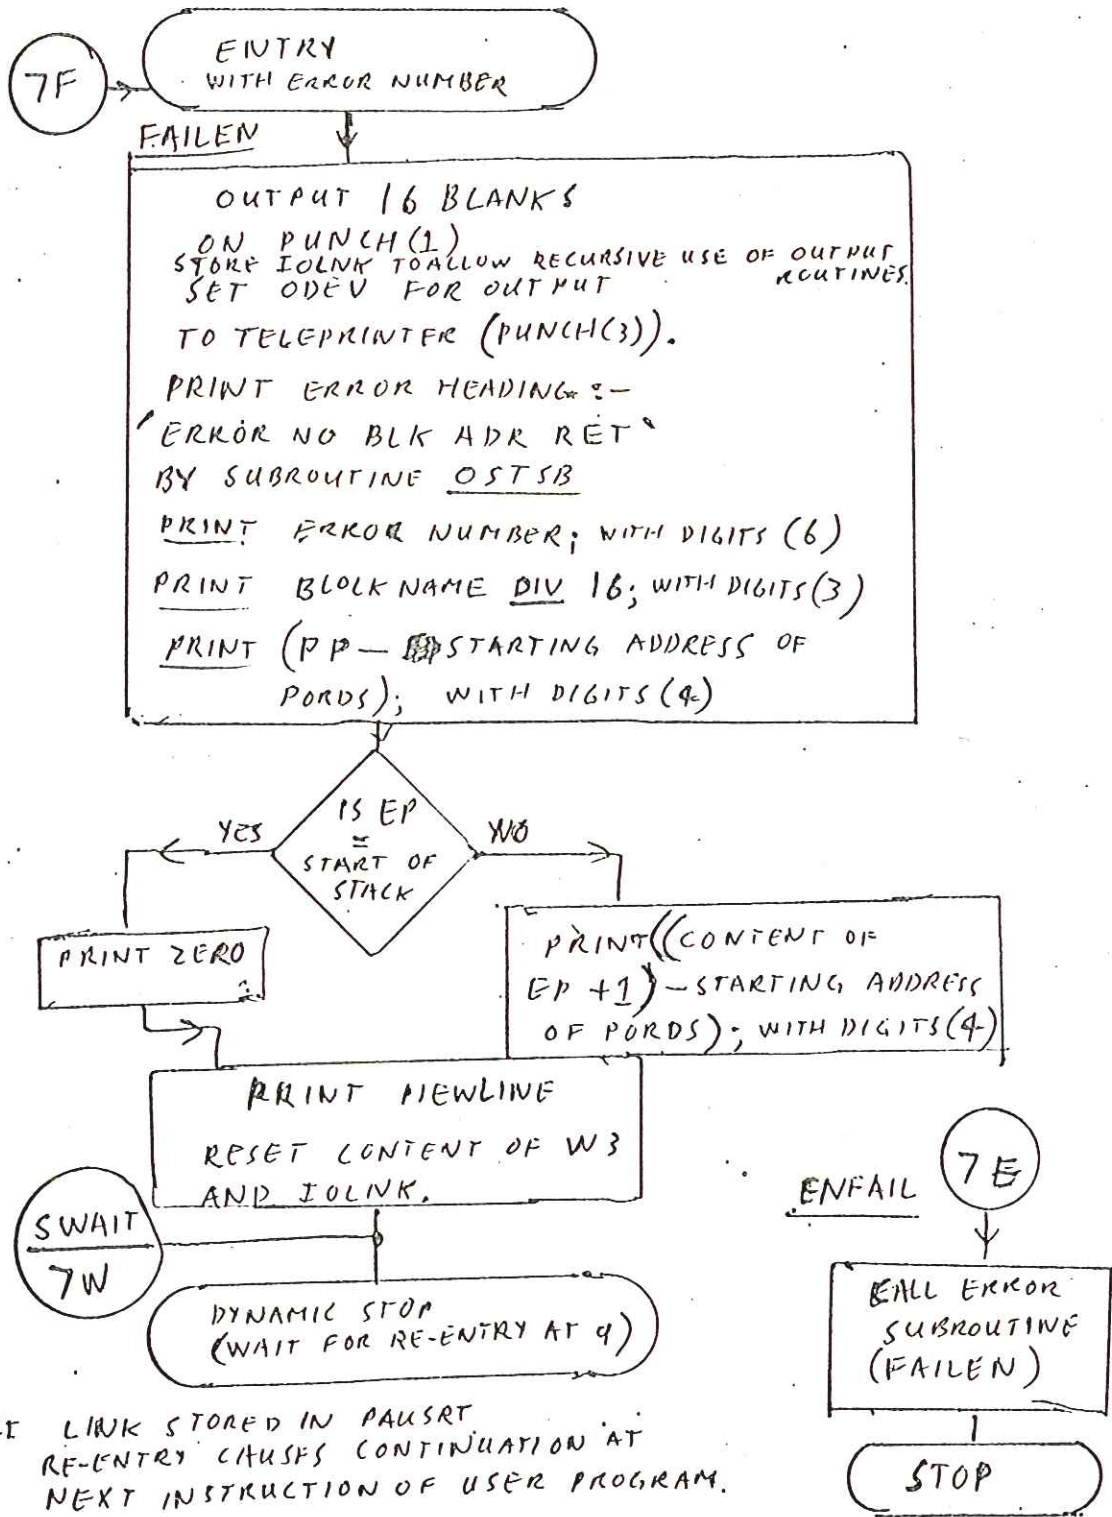

FAIL Subroutine (FAILN)

SUBRT LINK STORED IN PAUSRT
RE-ENTRY CAUSES CONTINUATION AT
NEXT INSTRUCTION OF USER PROGRAM.