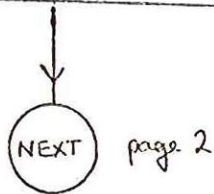

punch library procedure
from store including
checksum and precede it
by 21 blanks