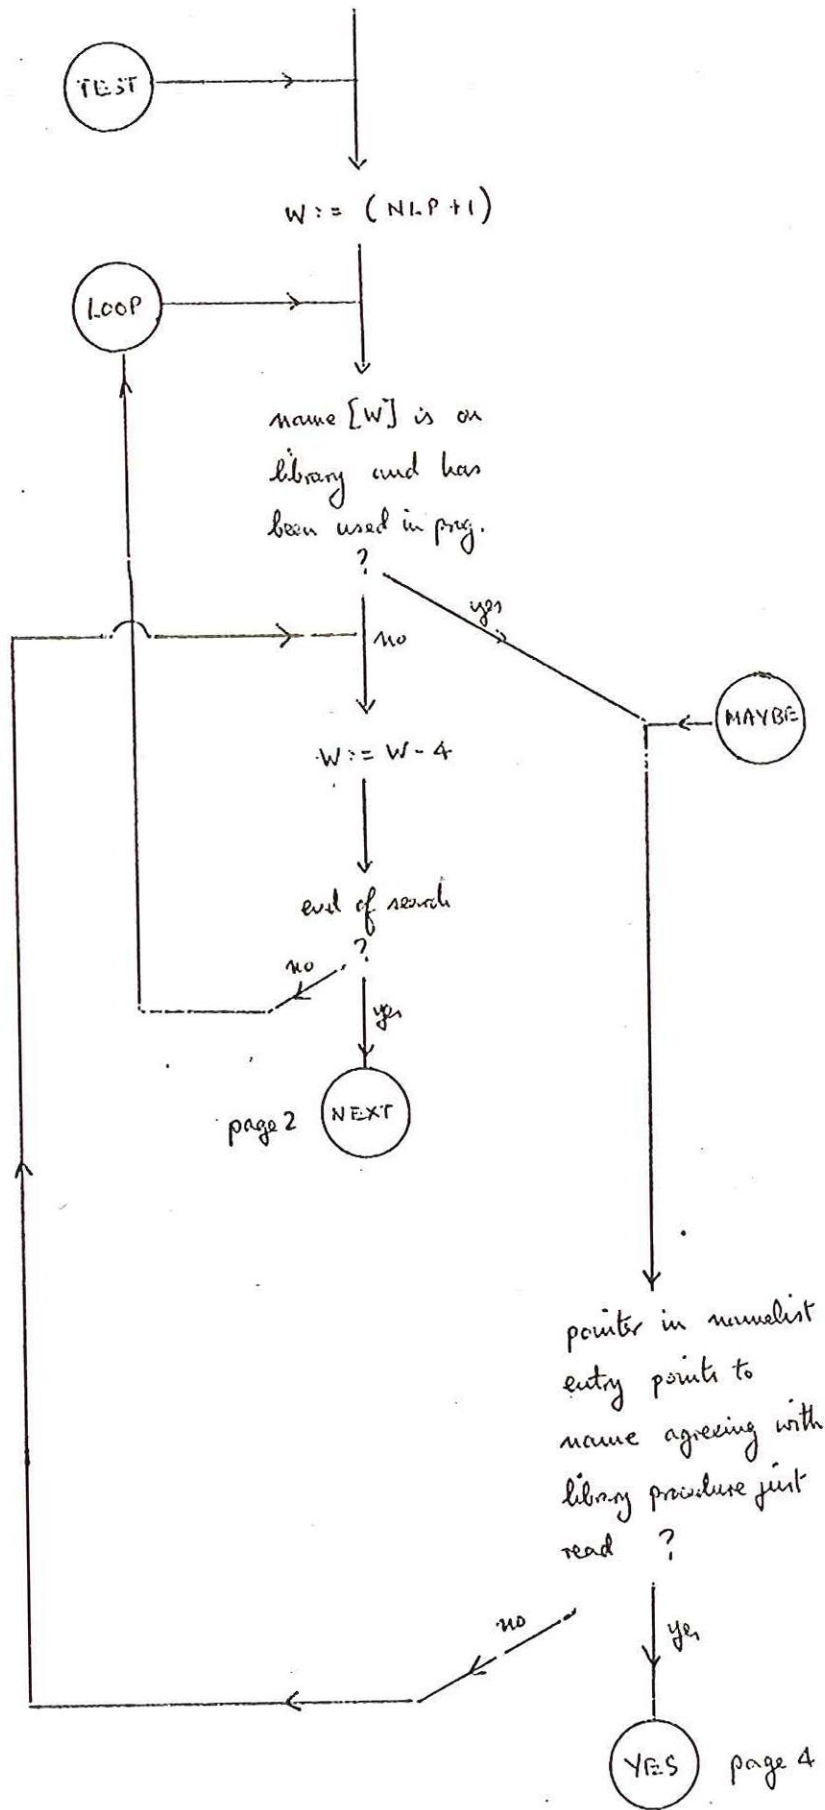

in report mode
if OPTION 2
bit present

punch global
L.H. label

in library scan mode if OPTION +8 bit present

Restart at 9 by User

(NLP+1) points to top of namelist

search ends at point including names declared in users outermost block

punch library procedure
from store including
checksum and precede it
by 21 blanks

clear checksum;
punch QAVNDA
as L.H. global label;
punch skip code and
NDAP;
punch checksum and
21 blanks;
punch rel. bin. halt
code.