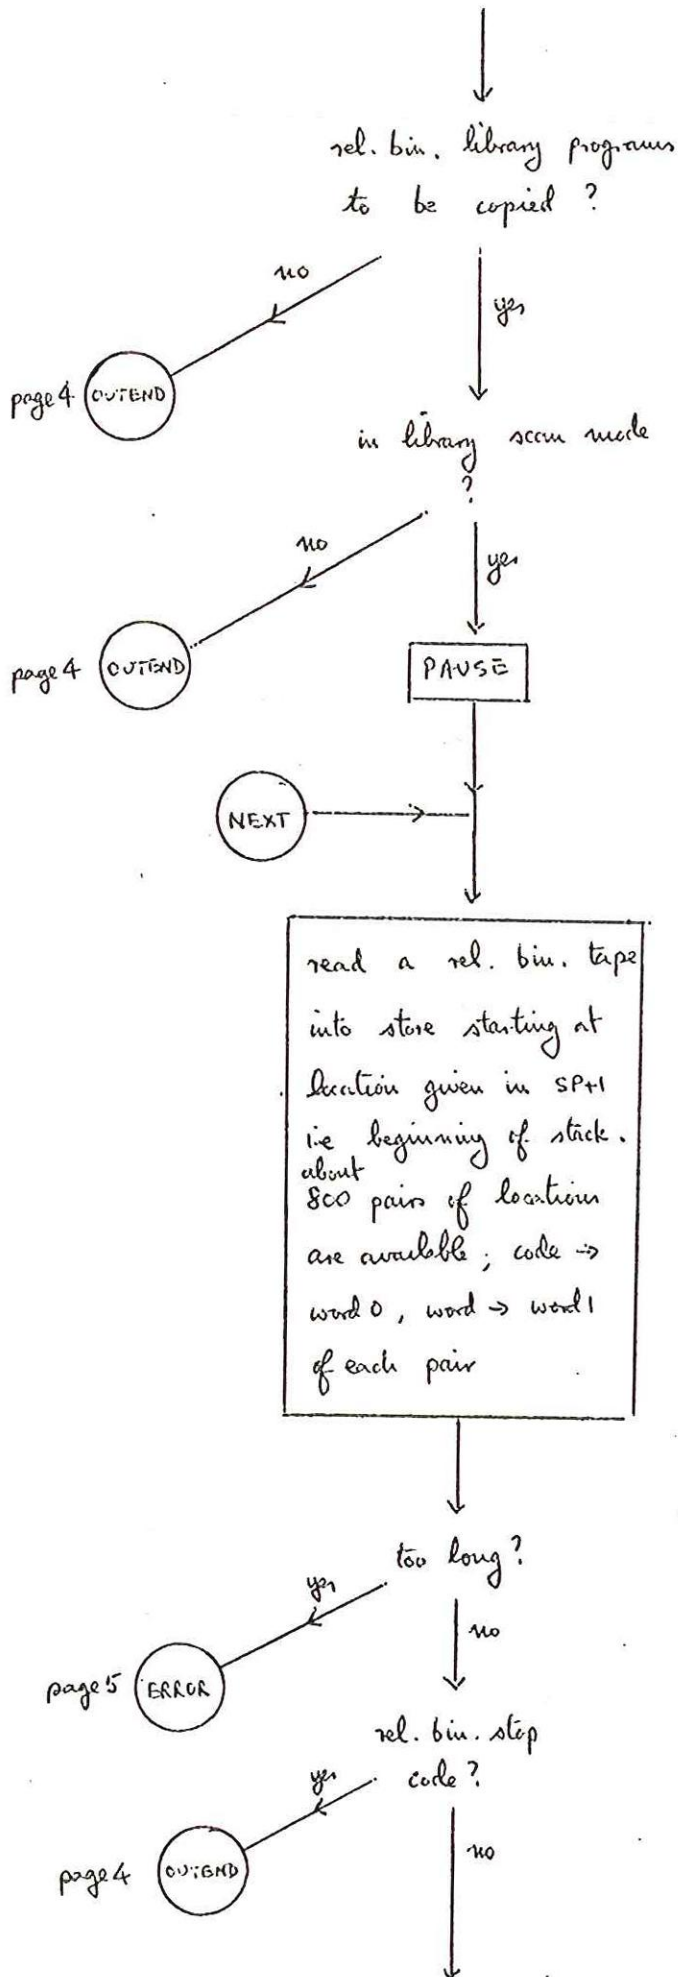

in report mode
if OPTION 2
bit present

punch global
L.H. label

in library scan mode if OPTION +8 bit present

Restart at 9 by User

(NLP+1) points to top of namelist

search ends at point including names declared in users outermost block

punch library procedure
from store including
checksum and precede it
by 21 blanks

clear checksum;
punch QAVNDA
as L.H. global label;
punch skip code and
NDAP;
punch checksum and
21 blanks;
punch rel. bin. halt
code.