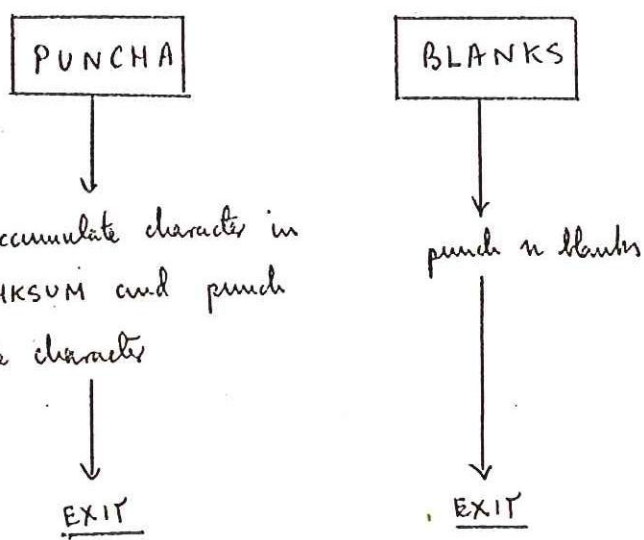

punch a
rel-bin output
word

CALLED FROM
 RRBRK COMPIL
 FOMPIL UPDATE
 ENDPRO