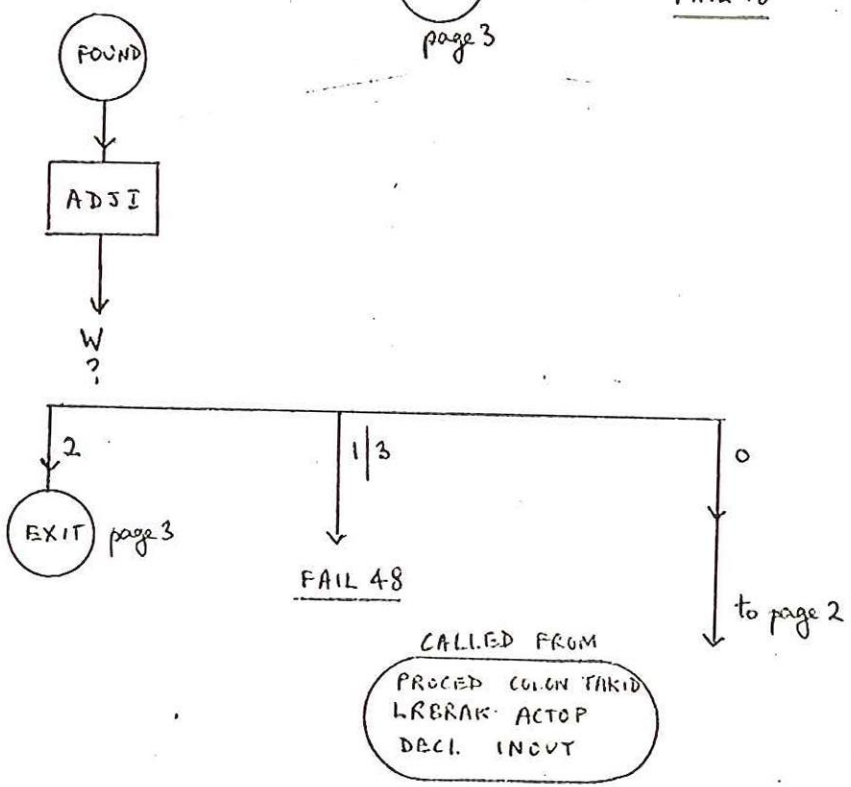

SEARCH (W)

W := parameter to SEARCH

FBN := CBN

I := NLP

-1 represents stopper

search ends at 7995

SEARCH continued