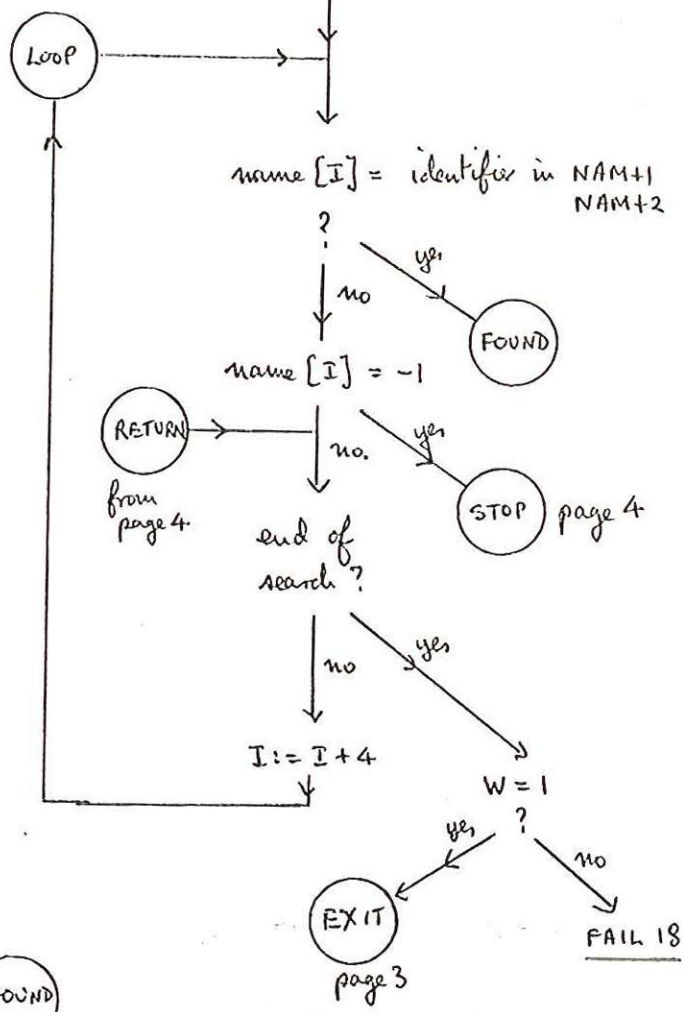

SEARCH (W)

W := parameter to SEARCH

FBN := CBN

I := NLP

-1 represents stopper

search ends at 7995

SEARCH continued