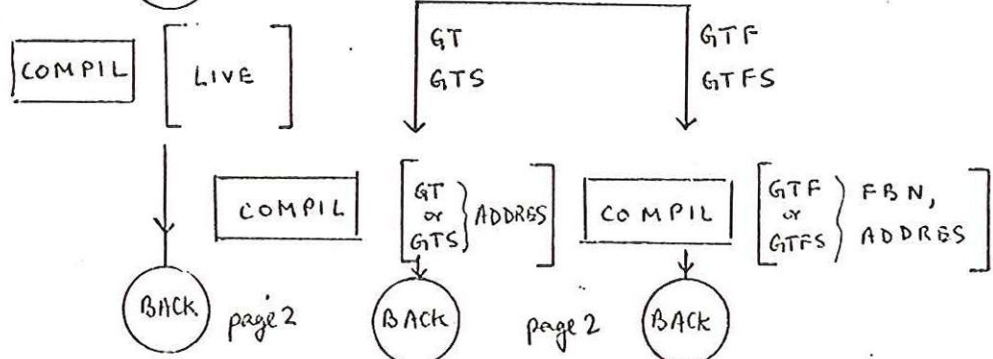

SPR is the stacked priority

UNSTAK continued

↓ from page 2

LIVE := /15 0  
plus 6 right hand  
bits from table entry  
LOKTYP := 1

↓  
TABLE ENTRY  
?

UNSTAK continued