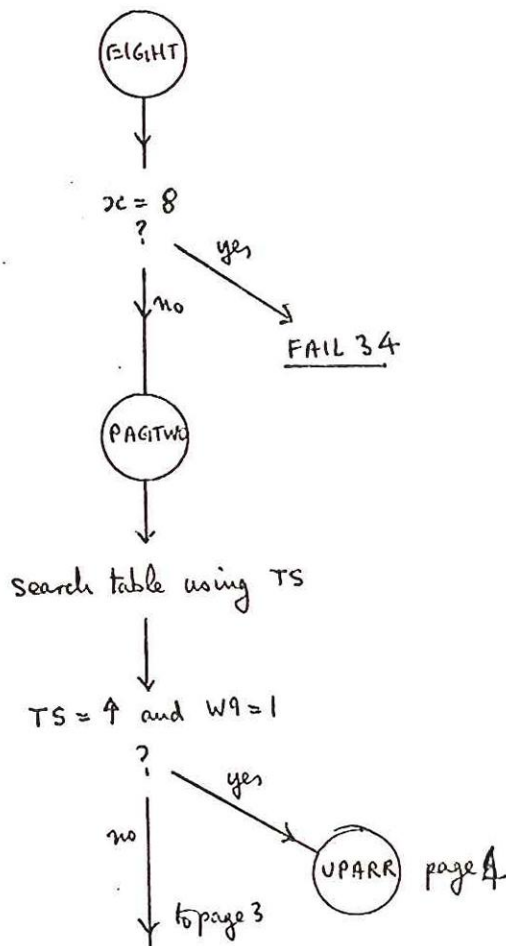

SPR is the stacked priority

UNSTAK continued

↓ from page 2

LIVE := /15 0  
plus 6 right hand  
bits from table entry  
LOKTYP := 1

↓  
TABLE ENTRY  
?

UNSTAK continued