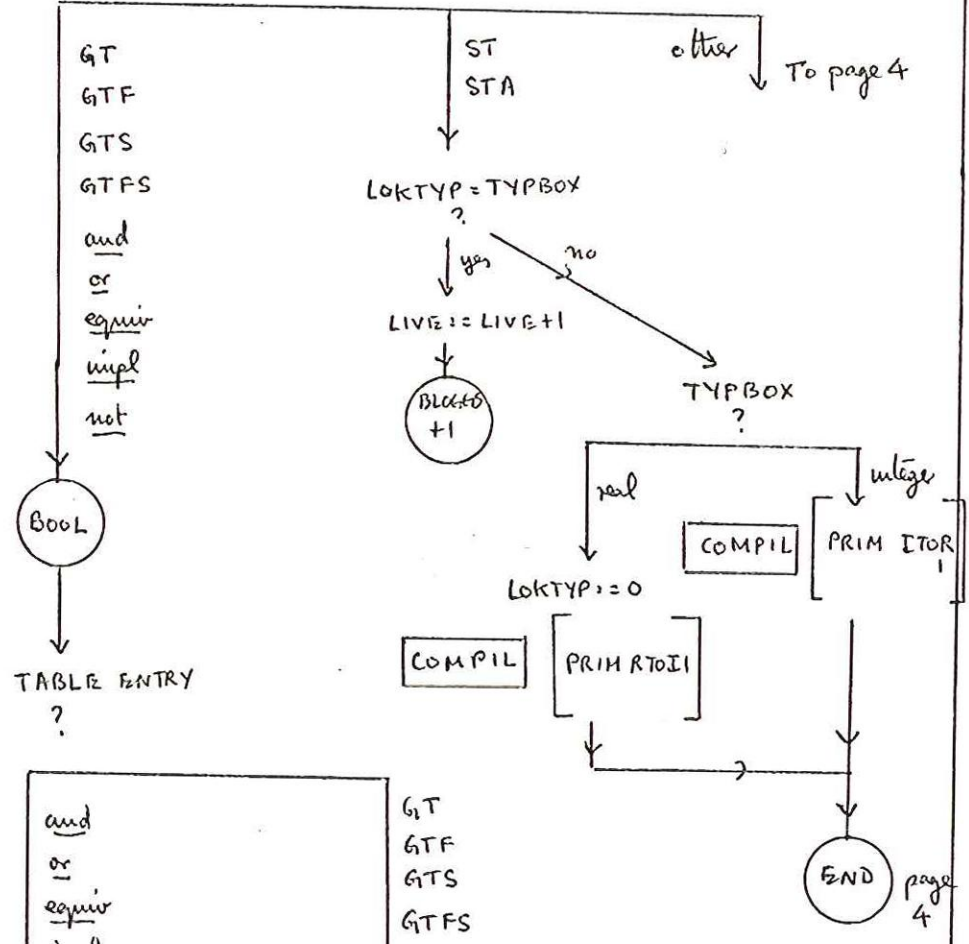

SPR is the stacked priority

UNSTAK continued

↓ from page 2

LIVE := /15 0  
plus 6 right hand  
bits from table entry  
LOKTYP := 1

↓  
TABLE ENTRY  
?

UNSTAK continued