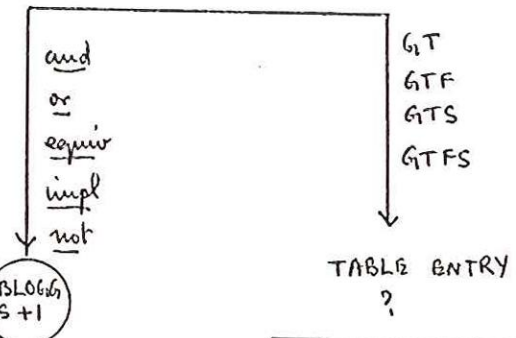

SPR is the stacked priority

UNSTAK continued

↓ from page 2

LIVE := /15 0  
plus 6 right hand  
bits from table entry  
LOKTYP := 1

↓  
TABLE ENTRY  
?

UNSTAK continued