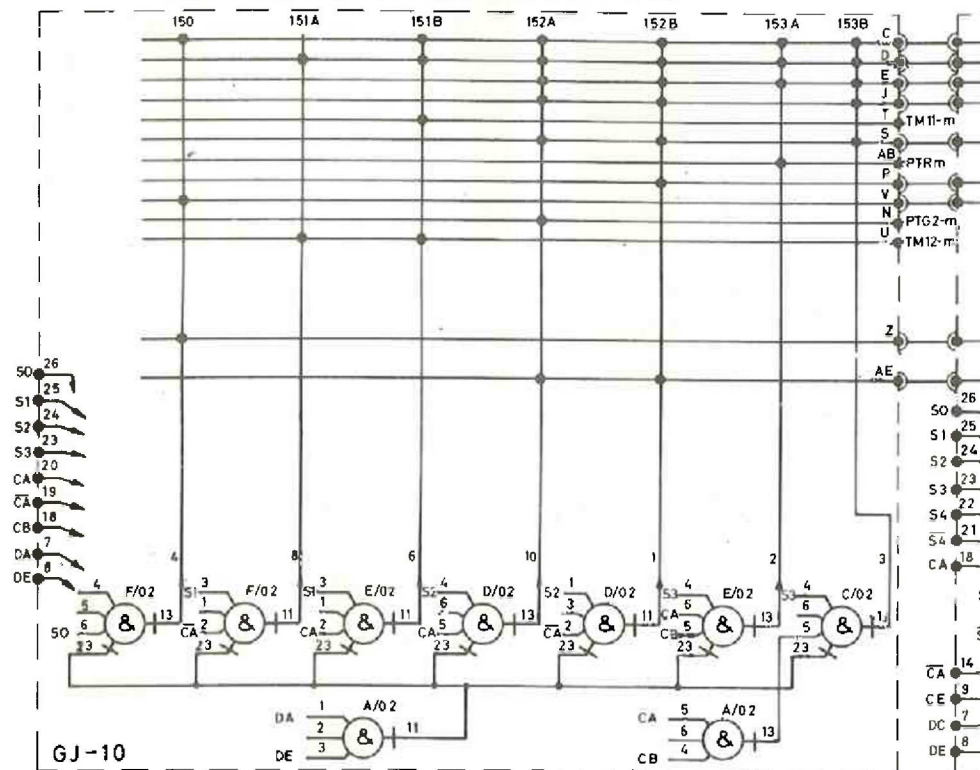

FUNCTION 15 CONTROL MATRIX

FUNCTION 14A CONTROL MATRIX

TO BE READ IN CONJUNCTION WITH 322A7191

TITLE
920 B COMPUTER
INPUT/OUTPUT OVERALL
LOGIC

SHEET 2