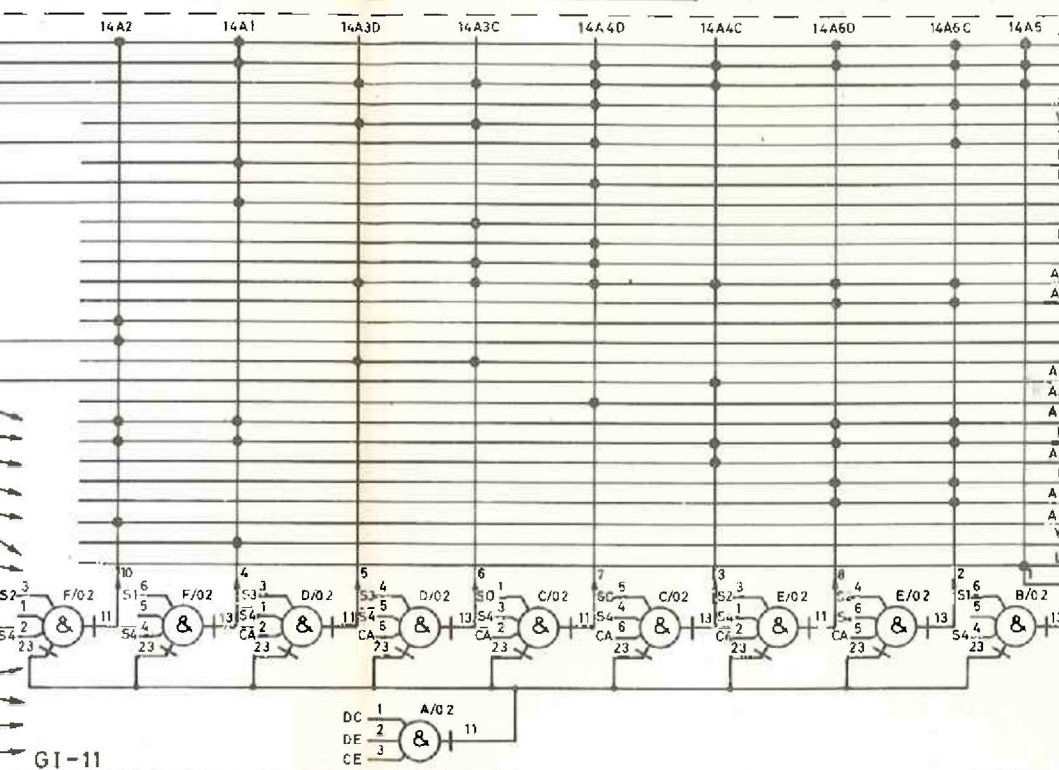

FUNCTION 15 CONTROL MATRIX

FUNCTION 14A CONTROL MATRIX

TO BE READ IN CONJUNCTION WITH 322A7191

TITLE
920 B COMPUTER
INPUT/OUTPUT OVERALL
LOGIC

SHEET 2