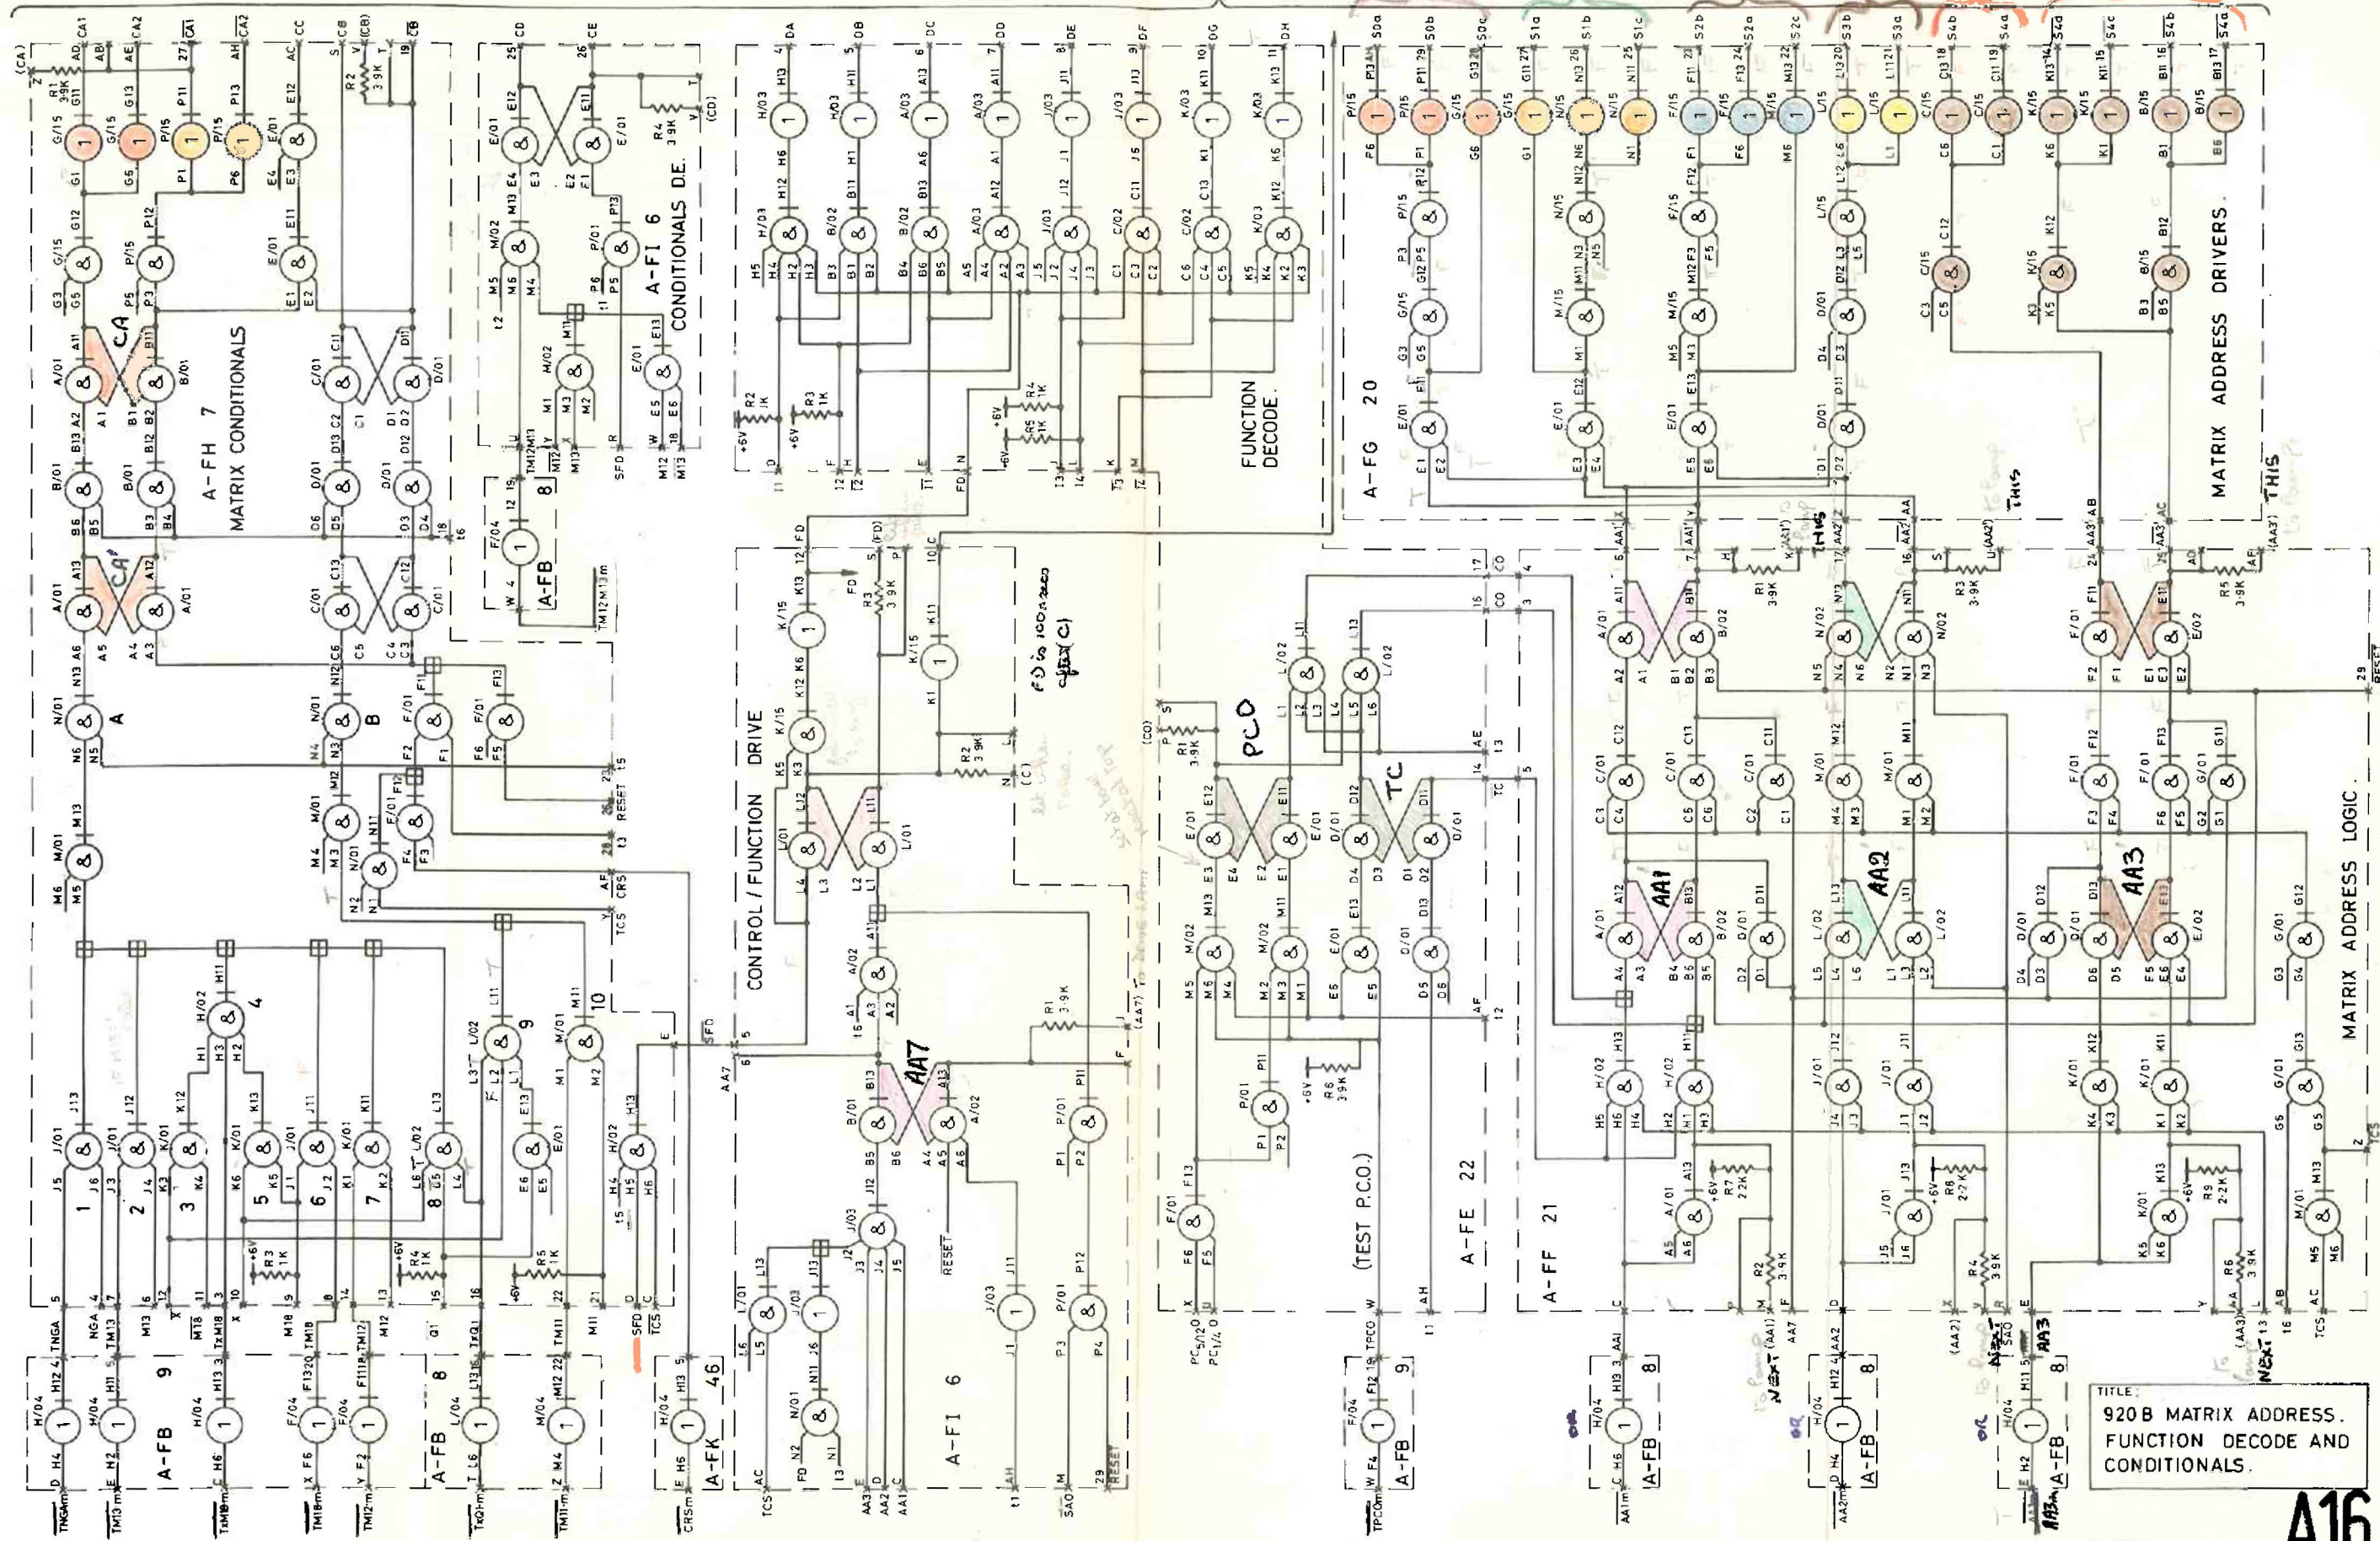

K79

CR5 Conditional Reset Suppress

TITLE:
920B MATRIX ADDRESS,
FUNCTION DECODE AND
CONDITIONALS.

A16

TO BE READ IN CONJUNCTION WITH 322A7181

NOTE: Block to be approached via block C2

MATRIX ADDRESS LOGIC

MATRIX ADDRESS DRIVERS

FUNCTION DECODE

CONTROL / FUNCTION DRIVE

MATRIX CONDITIONALS

TO CONTROL MATRIX

S0

S1

S2

S3

S4

S4

RESET

RESET

RESET

RESET

RESET