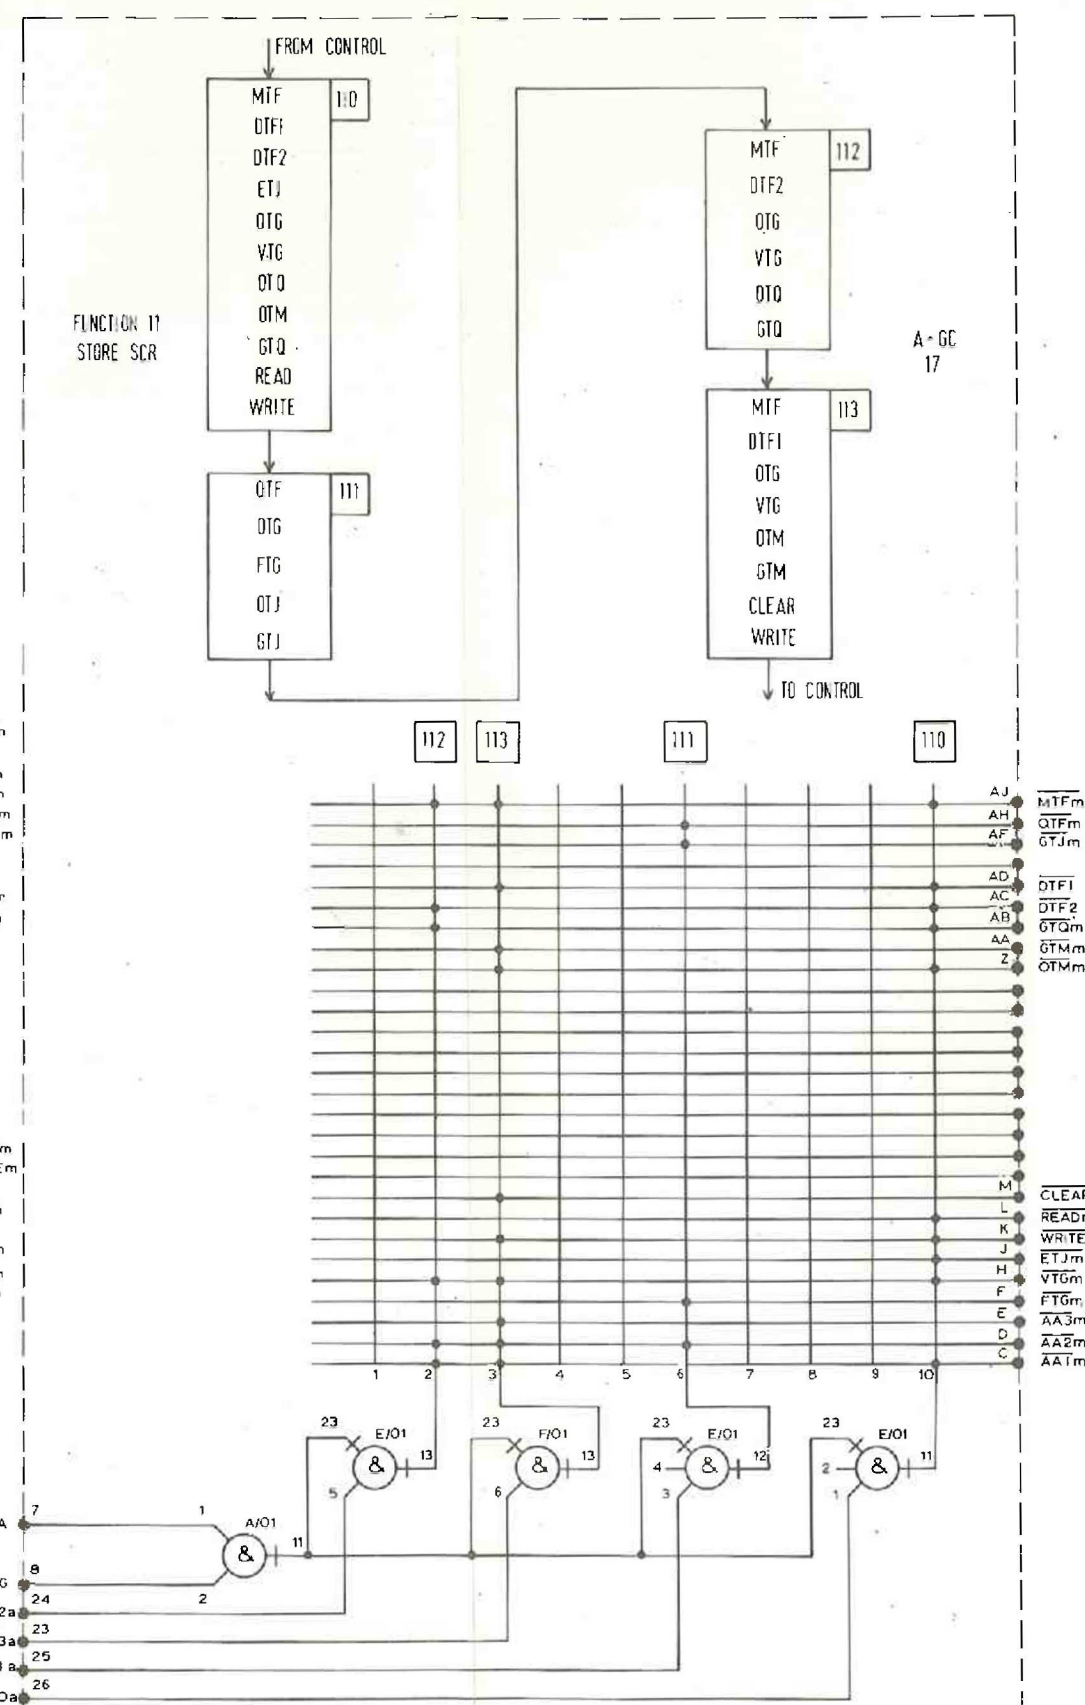

NOTE: ALL WAVEFORMS WITH THE SUFFIX 'm' HAVE A TRUE LEVEL OF APPROX +0.7 VOLTS

TO BE READ IN CONJUNCTION WITH 322 A 7181

920B COMPUTER
MATRICES FOR FUNCTIONS
0,1,2,3,6,7,8,9,10 & 11

SHEET 2

A20