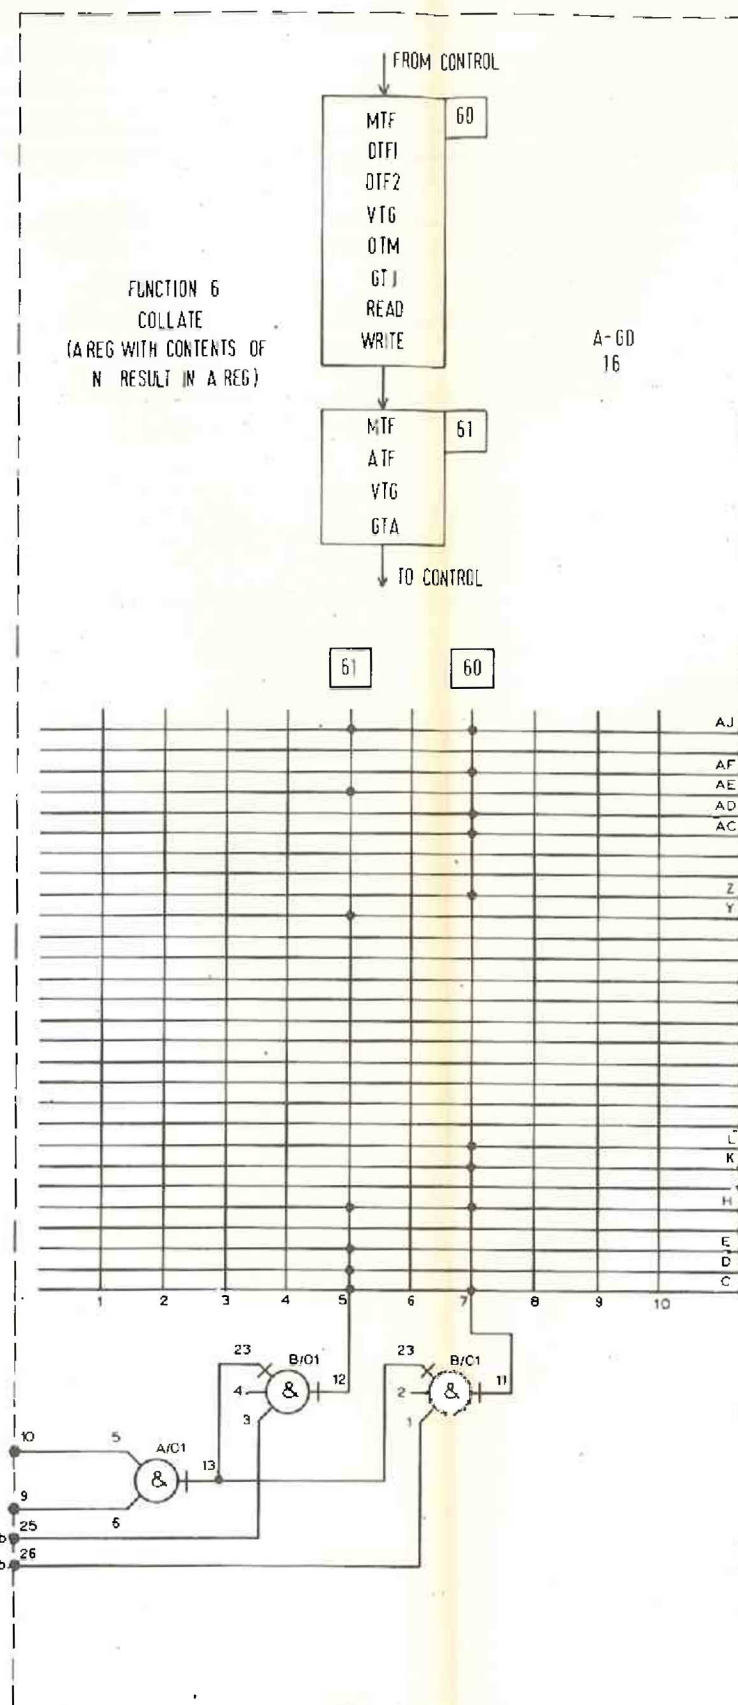

NOTE: ALL WAVEFORMS WITH THE SUFFIX 'm' HAVE A TRUE LEVEL OF APPROX +0.7 VOLTS

TO BE READ IN CONJUNCTION WITH 322 A 7181

920B COMPUTER
MATRICES FOR FUNCTIONS
0,1,2,3,6,7,8,9,10 & 11

SHEET 2

A20