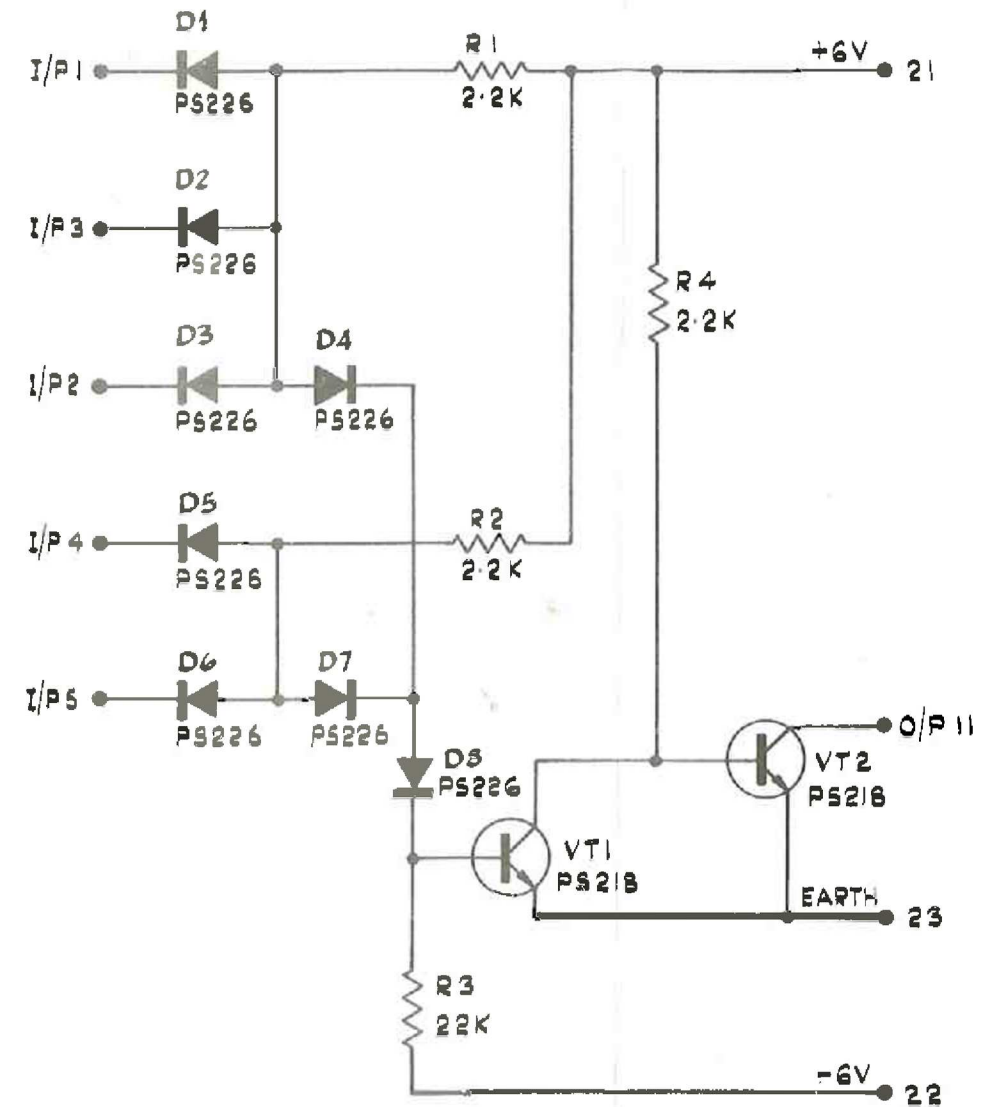

CONNECT TO TELEPRINTER USING CONCORDIA 4 CORE SCREENED 14/0076 CABLE

AS IT STANDS, CIRCUIT DRIVING RANGE IS 0' - 100'  
 FOR RANGE 100' - 1/3 MILE CONNECT EXTERNAL 470Ω (F25 OR TR4) ACROSS  
 " " 1/3 MILE - 2/3 MILE " " 120Ω " " PINS  
 " " 2/3 MILE - 1 MILE " " SHORTING LINK 12 & 13

DRAWN	W.V.P	ISSUE No.	1	2					
CHECKED	CS 1133	A.R. No.	1997	2123					
APPROVED		DATE	1.3.67						
DATE		INITIALS	W.V.P	GL					

ELLIOTT BROTHERS (LONDON) LTD.

TITLE L.S.A. 30  
 TELEPRINTER LINE DRIVER  
 + AND - OR GATE

INSTRUCTION SHEET

322 A 7191

SHEET No 25  
 OF

DRAWN	W.V.P	ISSUE No.	1	3					
CHECKED	CS 1133	A.R. No.	1997	2123					
APPROVED		DATE	1.3.67						
DATE	2.1.67	INITIALS	W.V.P	GL					

ELLIOTT BROTHERS (LONDON) LTD.