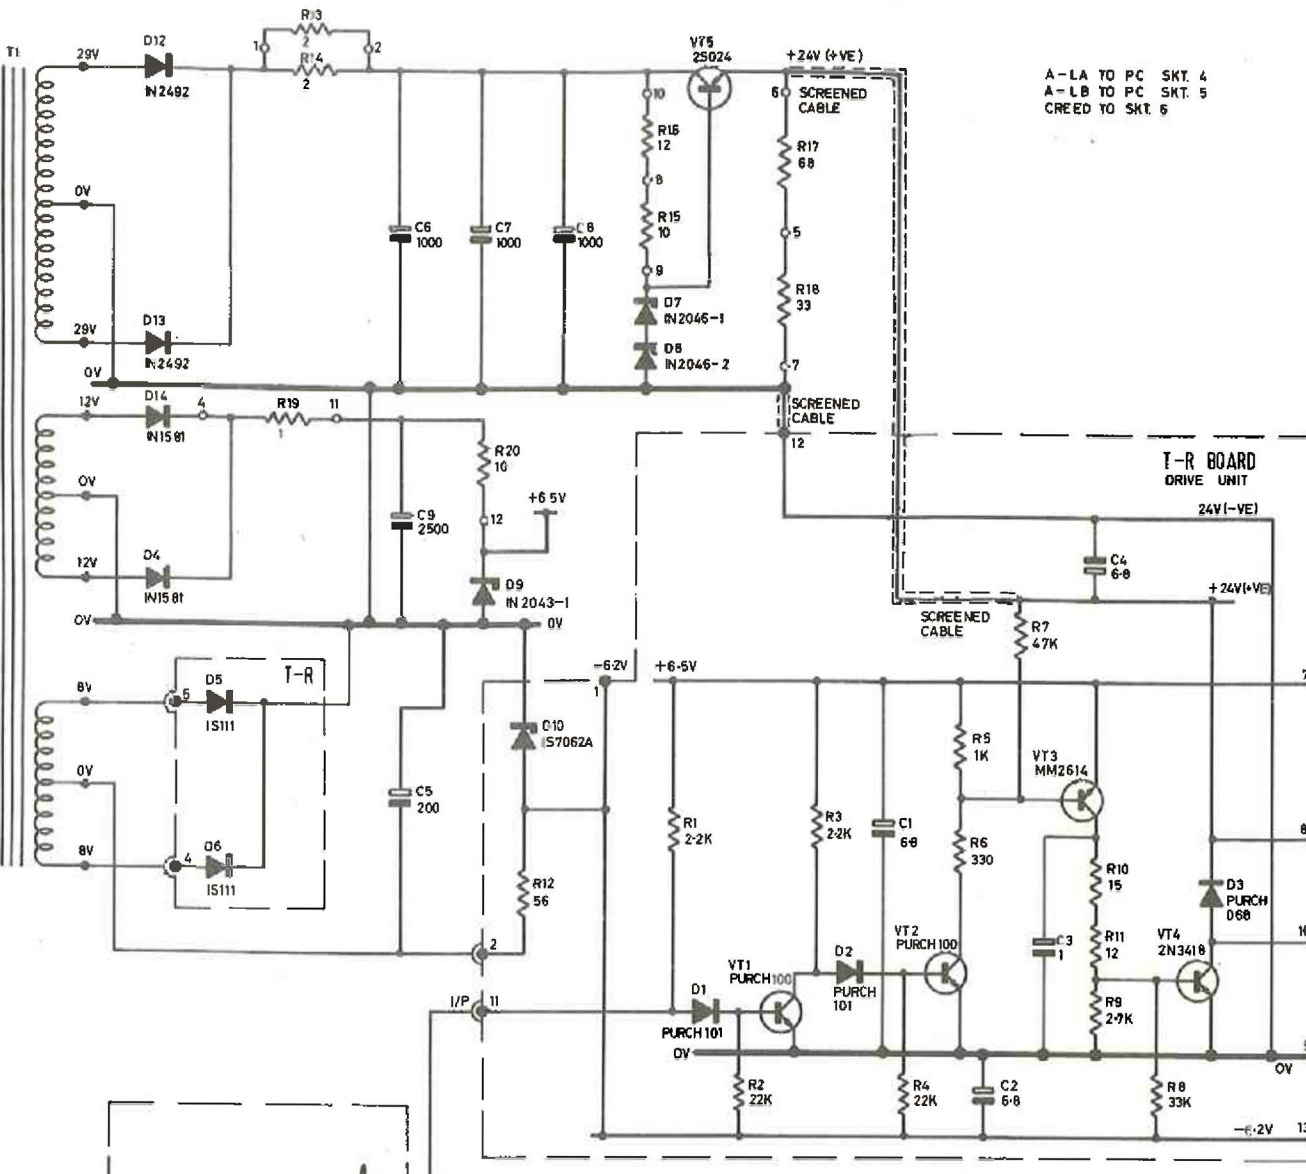

NOTE: THE SCREENS OF ALL SCREENED CABLES ARE TO BE CONNECTED TO MAINS EARTH.

PL3 PROGRAM LOADING UNIT TO FILTER UNIT 9 SKT2

PL2 PROGRAM LOADING UNIT TO COMPUTER 1 SKT10

A-LA TO PC SKT. 4  
A-LB TO PC SKT. 5  
CREED TO SKT. 6

TAPE READER UNIT  
CREED S4181 8 TRACK  
B.S. 3480 (1982) CODE  
24V OPERATING  
VOLTAGE

920B COMPUTER PROGRAM LOADING UNIT LOGIC DIAGRAM

TO BE READ IN CONJUNCTION WITH 322 A 7191

C11