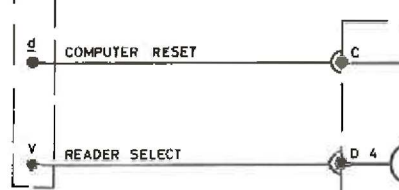

NOTE: THE SCREENS OF ALL SCREENED CABLES ARE TO BE CONNECTED TO MAINS EARTH.

PL3 PROGRAM LOADING UNIT TO FILTER UNIT 9 SKT2

PL2 PROGRAM LOADING UNIT TO COMPUTER 1 SKT10

A-LA TO PC SKT. 4  
A-LB TO PC SKT. 5  
CREED TO SKT. 6

TAPE READER UNIT  
CREED S4181 8 TRACK  
B.S. 3480 (1982) CODE  
24V OPERATING  
VOLTAGE

920B COMPUTER PROGRAM LOADING UNIT LOGIC DIAGRAM

TO BE READ IN CONJUNCTION WITH 322 A 7191

C11