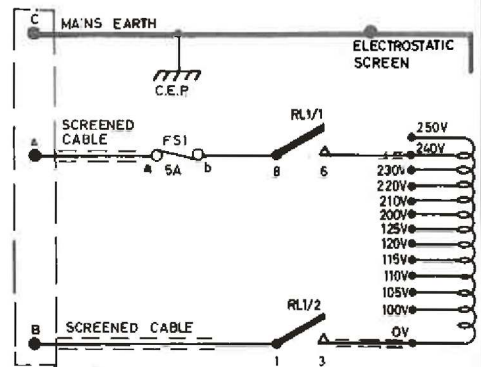

NOTE: THE SCREENS OF ALL SCREENED CABLES ARE TO BE CONNECTED TO MAINS EARTH.

PL3 PROGRAM LOADING UNIT TO FILTER UNIT 9 SKT2

PL2 PROGRAM LOADING UNIT TO COMPUTER 1 SKT10

A-LA TO PC SKT. 4  
A-LB TO PC SKT. 5  
CREED TO SKT. 6

TAPE READER UNIT  
CREED S4181 8 TRACK  
B.S. 3480 (1982) CODE  
24V OPERATING  
VOLTAGE

920B COMPUTER PROGRAM LOADING UNIT LOGIC DIAGRAM

TO BE READ IN CONJUNCTION WITH 322 A 7191

C11