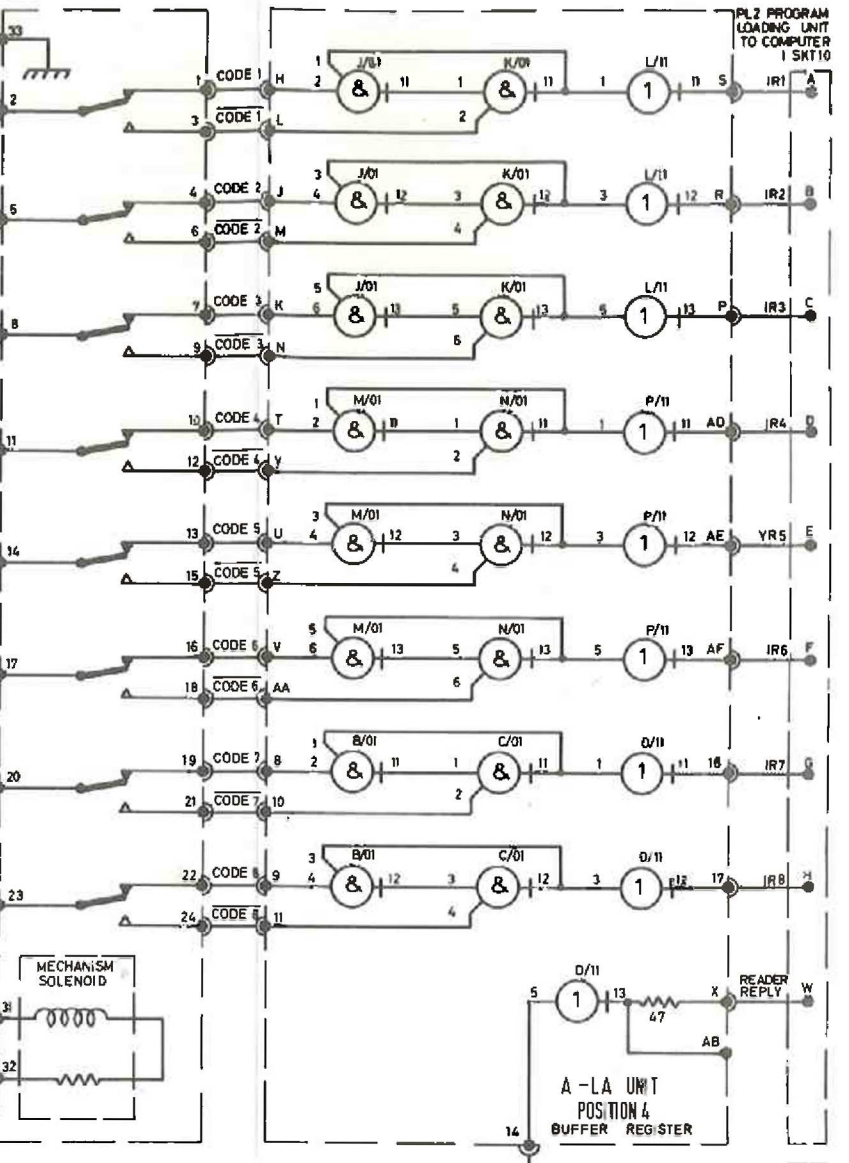

NOTE: THE SCREENS OF ALL SCREENED CABLES ARE TO BE CONNECTED TO MAINS EARTH.

PL3 PROGRAM LOADING UNIT TO FILTER UNIT 9 SKT2

PL2 PROGRAM LOADING UNIT TO COMPUTER 1 SKT10

A-LA TO PC SKT. 4  
A-LB TO PC SKT. 5  
CREED TO SKT. 6

TAPE READER UNIT  
CREED S4181 8 TRACK  
B.S. 3480 (1982) CODE  
24V OPERATING  
VOLTAGE

920B COMPUTER PROGRAM LOADING UNIT LOGIC DIAGRAM

TO BE READ IN CONJUNCTION WITH 322 A 7191

C11