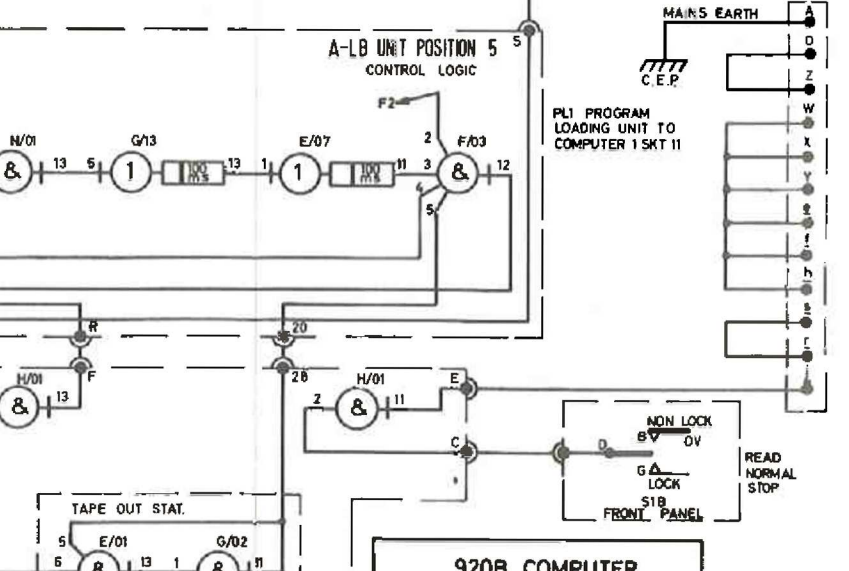

NOTE: THE SCREENS OF ALL SCREENED CABLES ARE TO BE CONNECTED TO MAINS EARTH.

PL3 PROGRAM LOADING UNIT TO FILTER UNIT 9 SKT2

PL2 PROGRAM LOADING UNIT TO COMPUTER 1 SKT10

A-LA TO PC SKT. 4  
A-LB TO PC SKT. 5  
CREED TO SKT. 6

TAPE READER UNIT  
CREED S4181 8 TRACK  
B.S. 3480 (1982) CODE  
24V OPERATING  
VOLTAGE

920B COMPUTER PROGRAM LOADING UNIT LOGIC DIAGRAM

TO BE READ IN CONJUNCTION WITH 322 A 7191

C11