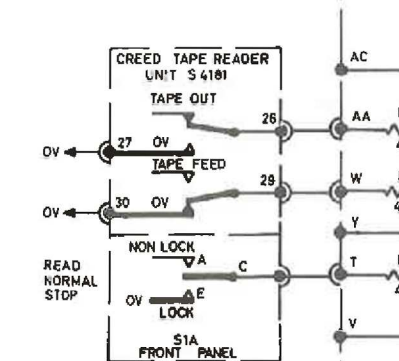

NOTE: THE SCREENS OF ALL SCREENED CABLES ARE TO BE CONNECTED TO MAINS EARTH.

PL3 PROGRAM LOADING UNIT TO FILTER UNIT 9 SKT2

PL2 PROGRAM LOADING UNIT TO COMPUTER 1 SKT10

A-LA TO PC SKT. 4  
A-LB TO PC SKT. 5  
CREED TO SKT. 6

TAPE READER UNIT  
CREED S4181 8 TRACK  
B.S. 3480 (1982) CODE  
24V OPERATING  
VOLTAGE

920B COMPUTER PROGRAM LOADING UNIT LOGIC DIAGRAM

TO BE READ IN CONJUNCTION WITH 322 A 7191

C11